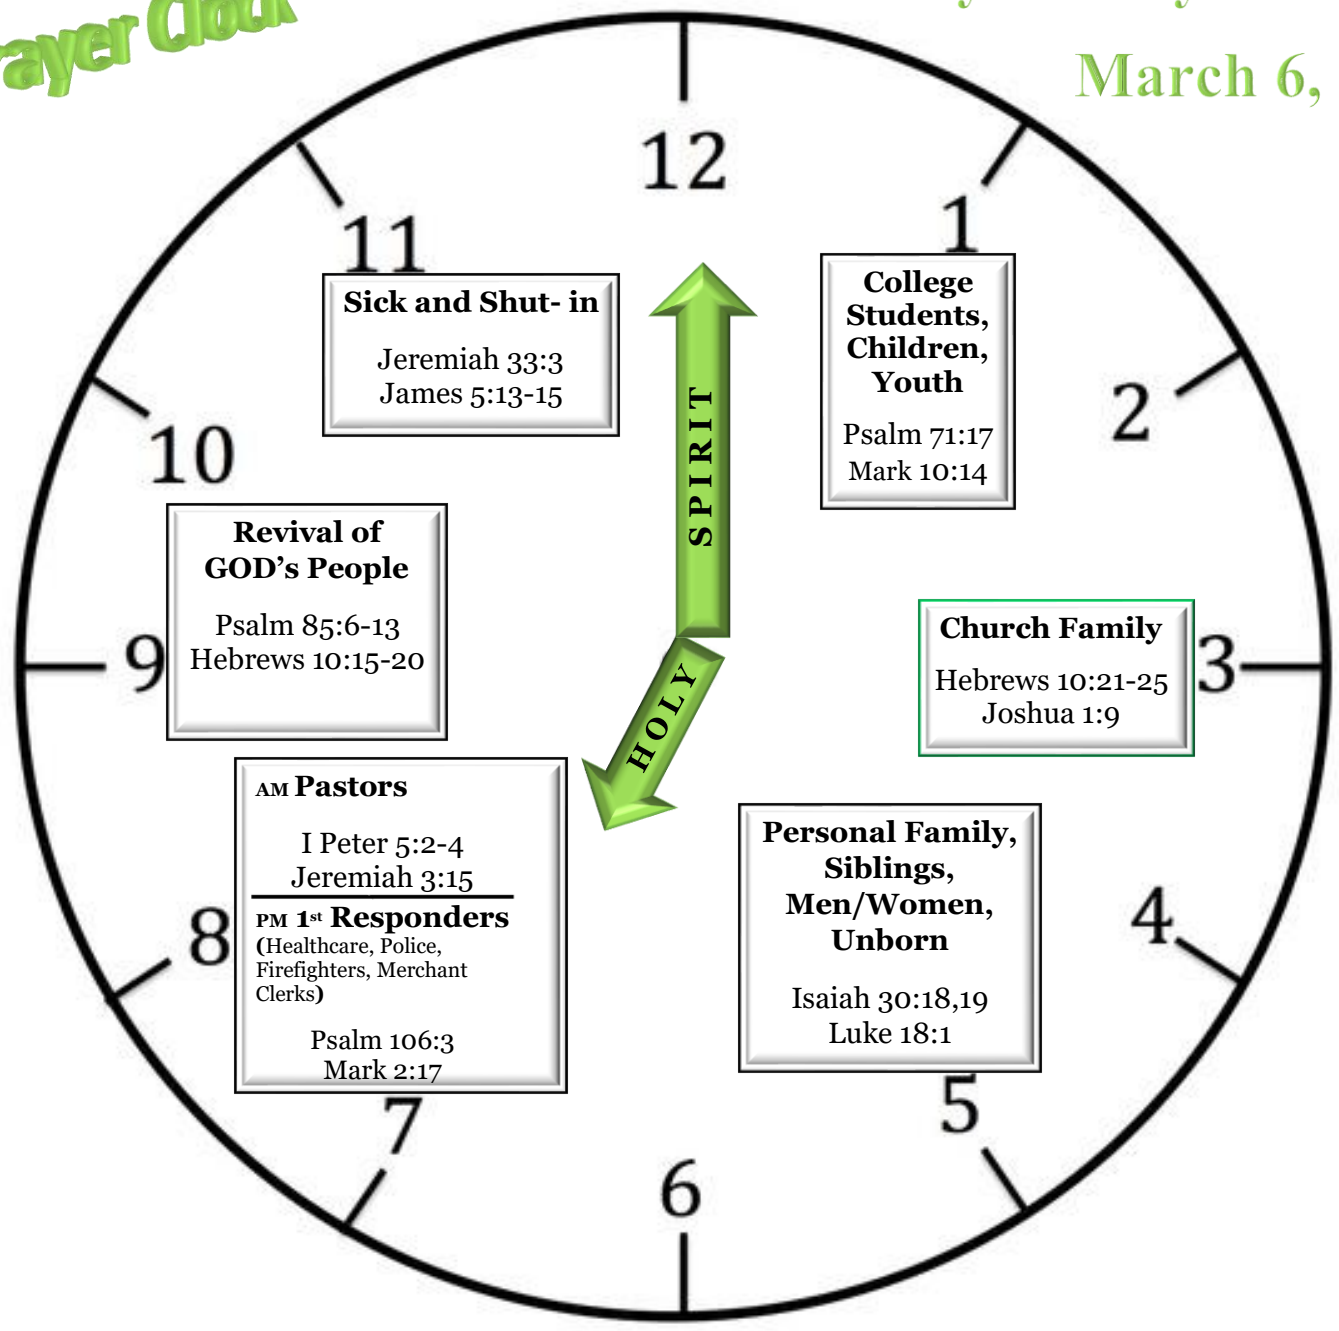

Prayer Clock

Women's Day of Prayer

March 6, 2021

7am -	1pm -
9am -	3pm -
11am -	5pm -
	7pm -